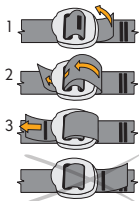

www.singingrock.com

singingrock.page

singingrock_official

Rock Lock

	S/M/L	XL
A [cm/in]	67-95 / 26-37	90-120 / 35-47
B [cm/in]	48-66 / 19-26	56-72 / 21-28
m [g]	560	590

Vyrobeno z: polyamid, polyester. | Made of: polyamid, polyester.