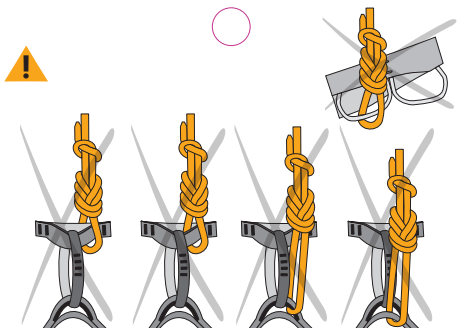

www.singingrock.com

singingrock.page

singingrock_official

Rock Lock

	S/M/L	XL
A [cm/in]	67-95 / 26-37	90-120 / 35-47
B [cm/in]	48-66 / 19-26	56-72 / 21-28
m [g]	560	590

Vyrobeno z: polyamid, polyester. | Made of: polyamid, polyester.