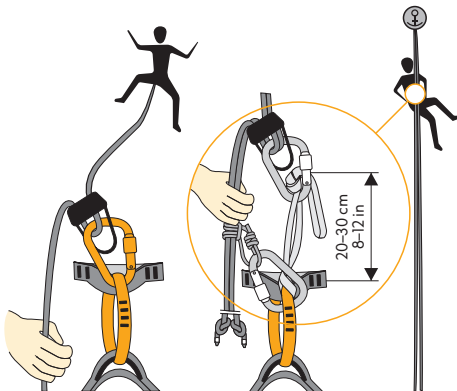

www.singingrock.com

singingrock.page

singingrock_official

Rock Lock

	S/M/L	XL
A [cm/in]	67-95 / 26-37	90-120 / 35-47
B [cm/in]	48-66 / 19-26	56-72 / 21-28
m [g]	560	590

Vyrobeno z: polyamid, polyester. | Made of: polyamid, polyester.