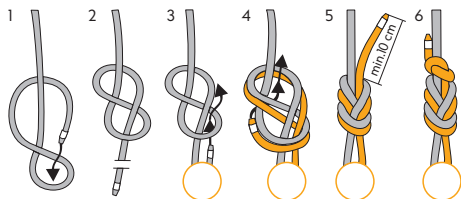

www.singingrock.com

singingrock.page

singingrock_official

Rock Lock

	S/M/L	XL
A [cm/in]	67-95 / 26-37	90-120 / 35-47
B [cm/in]	48-66 / 19-26	56-72 / 21-28
m [g]	560	590

Vyrobeno z: polyamid, polyester. | Made of: polyamid, polyester.