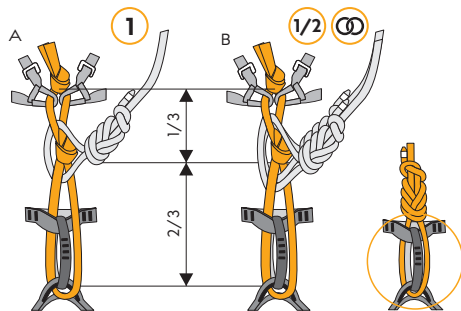

www.singingrock.com

singingrock.page

singingrock_official

Rock Lock

	S/M/L	XL
A [cm/in]	67-95 / 26-37	90-120 / 35-47
B [cm/in]	48-66 / 19-26	56-72 / 21-28
m [g]	560	590

Vyrobeno z: polyamid, polyester. | Made of: polyamid, polyester.