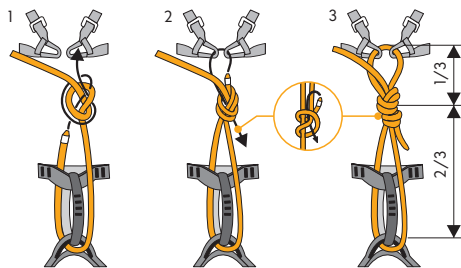

www.singingrock.com

singingrock.page

singingrock_official

Rock Lock

	S/M/L	XL
A [cm/in]	67-95 / 26-37	90-120 / 35-47
B [cm/in]	48-66 / 19-26	56-72 / 21-28
m [g]	560	590

Vyrobeno z: polyamid, polyester. | Made of: polyamid, polyester.