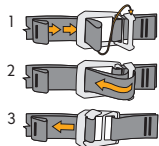

www.singingrock.com

singingrock.page

singingrock_official

Rock Lock

	S/M/L	XL
A [cm/in]	67-95 / 26-37	90-120 / 35-47
B [cm/in]	48-66 / 19-26	56-72 / 21-28
m [g]	560	590

Vyrobeno z: polyamid, polyester. | Made of: polyamid, polyester.