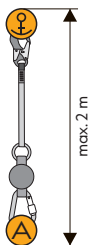

[singingrock.page](https://www.facebook.com/singingrock.page)

[singingrock\\_official](https://www.instagram.com/singingrock_official)

EN 795B:12

CODE	[cm]	[in]	[kN]	type
W2004	XX	XX	30	
XXXXX	XX	XX	30	

Vyrobeno z: polyamid, polyester. | Made of: polyamid, polyester.