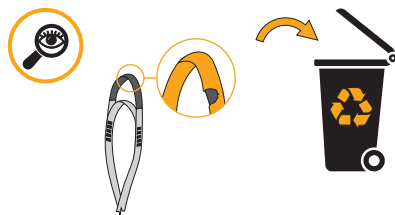

[singingrock.page](https://www.facebook.com/singingrock.page)

[singingrock\\_official](https://www.instagram.com/singingrock_official)

EN 795B:12

CODE	[cm]	[in]	[kN]	type
W2004	XX	XX	30	
XXXXX	XX	XX	30	

Vyrobeno z: polyamid, polyester. | Made of: polyamid, polyester.