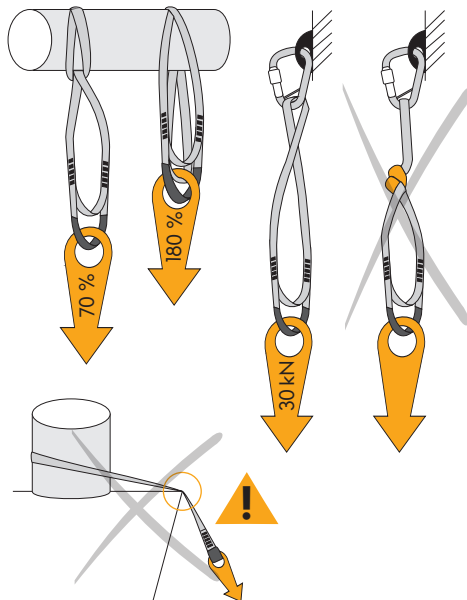

[singingrock.page](https://www.facebook.com/singingrock.page)

[singingrock\\_official](https://www.instagram.com/singingrock_official)

EN 795B:12

CODE	[cm]	[in]	[kN]	type
W2004	XX	XX	30	
XXXXX	XX	XX	30	

Vyrobeno z: polyamid, polyester. | Made of: polyamid, polyester.