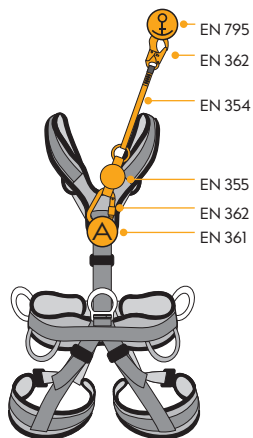

[singingrock.page](https://www.facebook.com/singingrock.page)

[singingrock\\_official](https://www.instagram.com/singingrock_official)

EN 795B:12

CODE	[cm]	[in]	[kN]	type
W2004	XX	XX	30	
XXXXX	XX	XX	30	

Vyrobeno z: polyamid, polyester. | Made of: polyamid, polyester.