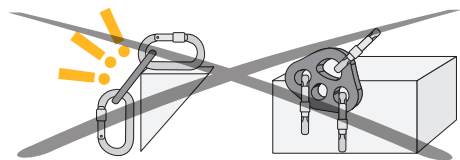

[singingrock.page](https://www.facebook.com/singingrock.page)

[singingrock_official](https://www.instagram.com/singingrock_official)

RIGGING PLATE

BREAKING LOAD

ANCHORING

60°

90°

120°