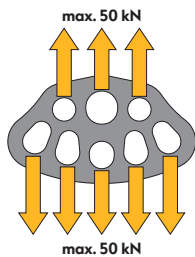

[singingrock.page](https://www.facebook.com/singingrock.page)

[singingrock_official](https://www.instagram.com/singingrock_official)

RIGGING PLATE

BREAKING LOAD

ANCHORING

60°

90°

120°