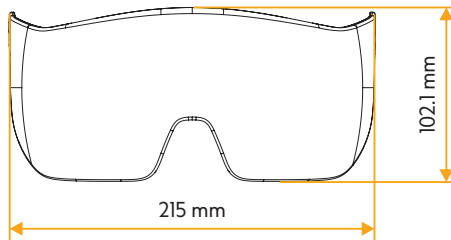

STANDARDS

CE
EN 166 1 F
EN 172 5-2,5

FEATURES

110 g / 3.9 oz

3 YEARS warranty

MATERIALS

- 64% PC
- 21% PA
- 9% PA 30 GF
- 4% PA 6
- 1.5% BRASS
- 0.5% EPDM

TECHNICAL DATA