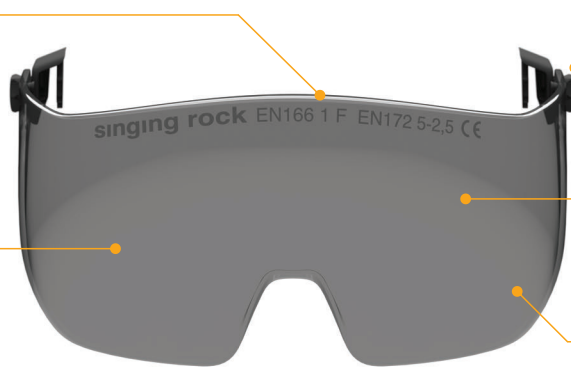

COVER SMOKE

eye shield

Sight is the most important sense. The COVER shield for Singing Rock work helmets protects eyes from fast-moving particles and, in the SMOKE variant, from the harsh sun. With this visor, no mess will hit your eye and you'll finish your job without a hitch.

DESCRIPTION

Designed for professional use, meets PPE Category II requirements.

Anti-scratch surface treatment ensures excellent optical performance.

Fabric pouch for transport and storage included.

Durable positioning mechanism perfectly holds the shield in the open or closed position.

Provides increased protection against fast moving particles.

Level 2.5 filter protects eyes from sunlight.

KEY FEATURES

- compatible exclusively with Singing Rock FLASH and Singing Rock BLAST helmets (cannot be used alone or with other helmets)