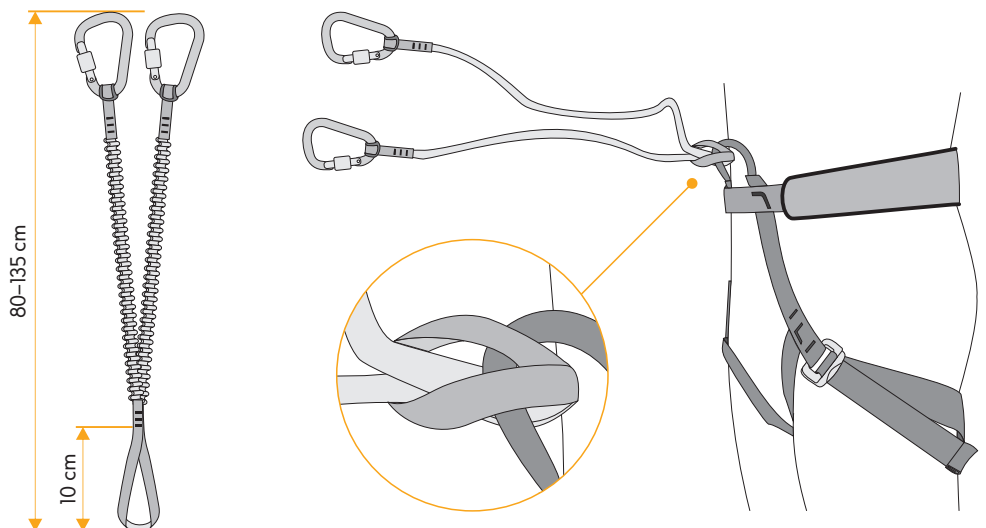

TECHNICAL DATA