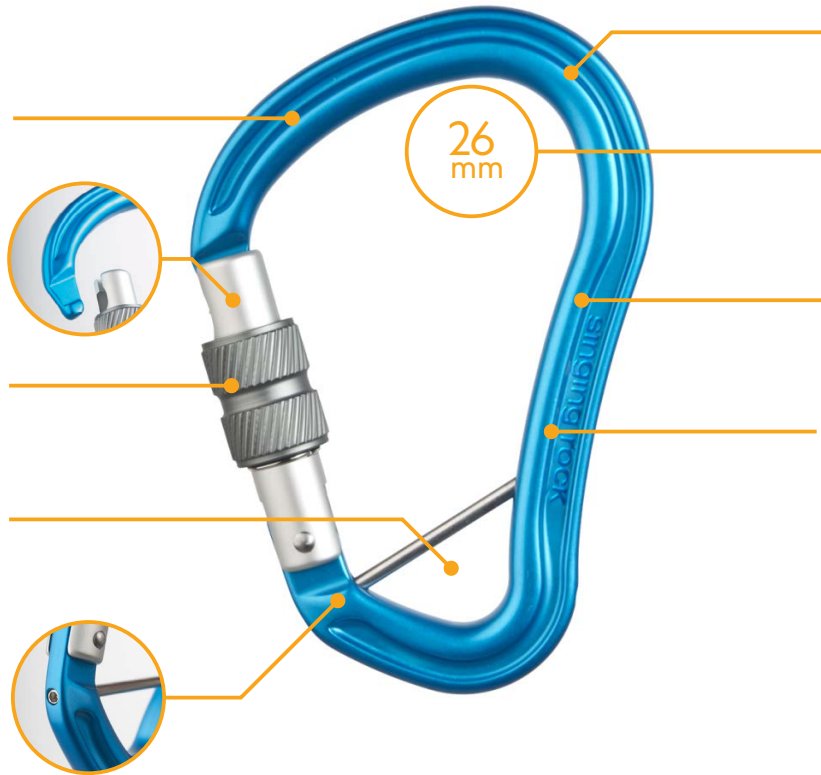

↑ HECTOR BC

screw

Large versatile pear-shaped HMS carabiner with screw lock gate and removable captive bar designed especially as a fixed connector in anchor systems or lanyards. This carabiner keeps your gear well-arranged and minimizes the chance of cross loading.

DESCRIPTION

Anodized finishing increases corrosion resistance.

Angled snag free Keylock nose for smooth clipping and unclipping maneuvers.

Rough notches on the locking sleeve for easy manipulation even with gloves.

Each carabiner is individually tested for a strength of 10 kN.

Captive bar keeps the carabiner in its proper orientation. The bar is easily removable with an Allen key no. 3.

Large rope bearing area for better rope glide and reduced wear on the carabiner.

Gate opening and basket area are large enough to easily accommodate a big anchor point or moreslings.

Hot-forged I-beam construction makes the carabiner extremely strong, stiff and light.

Excellent ergonomics provides perfect handling with the carabiner.