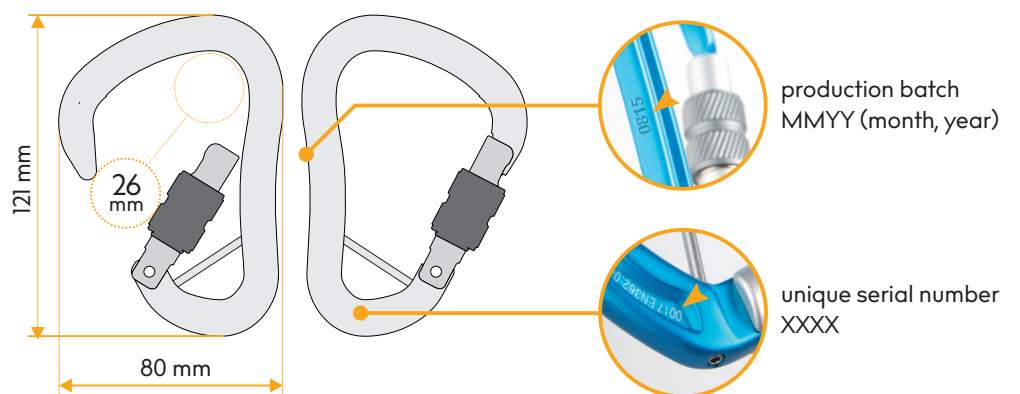

Each carabiner is individually tested for a strength of 10 kN.

Captive bar keeps the carabiner in its proper orientation. The bar is easily removable with an Allen key no. 3.

Large rope bearing area for better rope glide and reduced wear on the carabiner.

Gate opening and basket area are large enough to easily accommodate a big anchor point or moreslings.

Hot-forged I-beam construction makes the carabiner extremely strong, stiff and light.

Excellent ergonomics provides perfect handling with the carabiner.

TECHNICAL DATA

COMPARISON

HECTOR / screw - LARGO / screw

- strength increased from 22 to 30 kN
- weight reduced from 100 to 83 g
- more rough notches on locking sleeve
- better ergonomics
- available also in black color and with captive bar